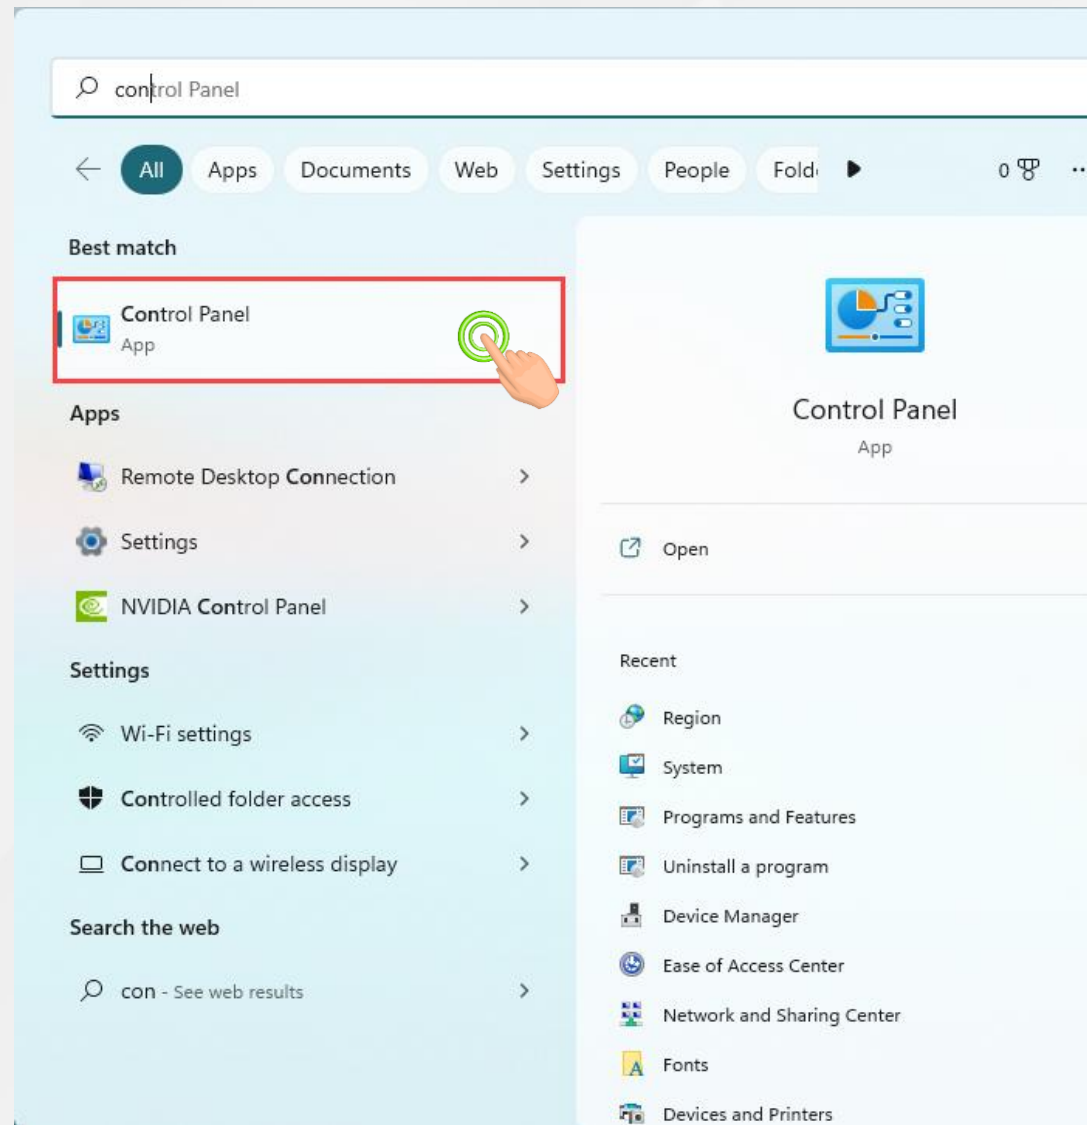

1. ไปที่ปุ่ม Start
2. ค้นหา control Panel

Adjust your computer's settings

View by: [Category](#) ▾

System and Security
Review your computer's status
Save backup copies of your files with File History
Backup and Restore (Windows 7)