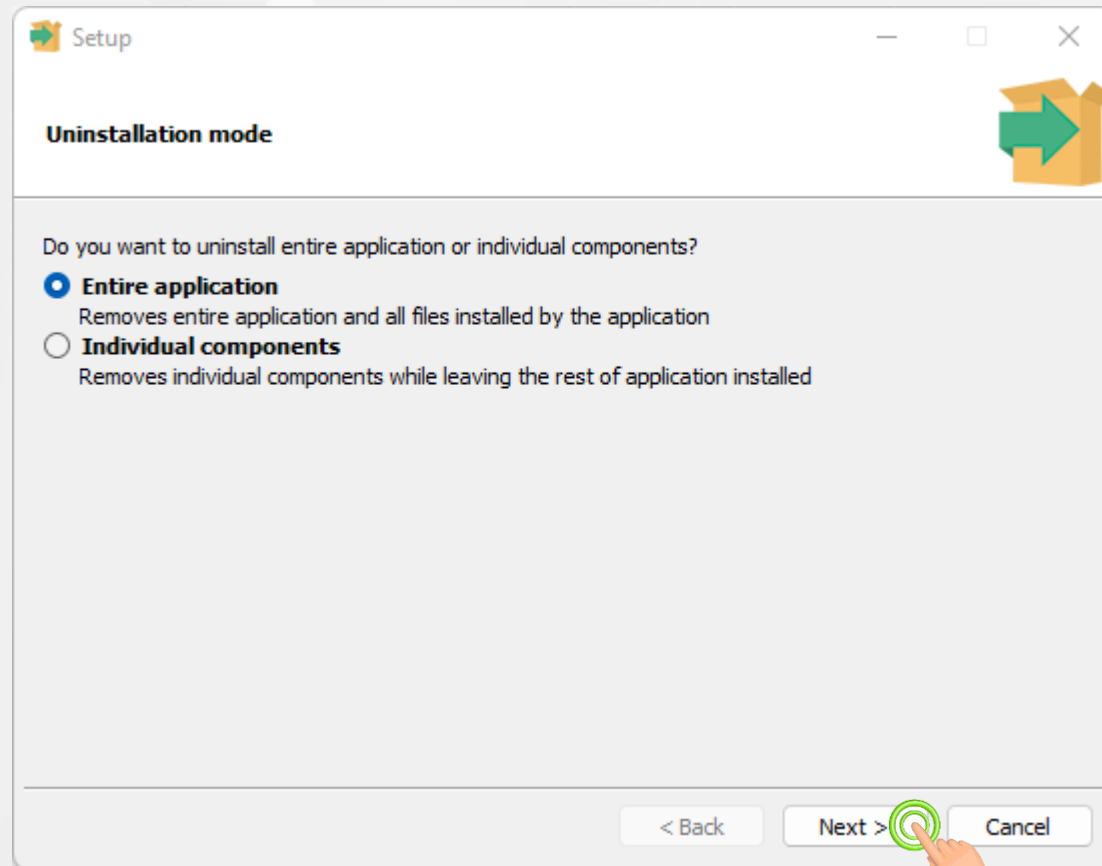

1. เลือก Entire application จากนั้นคลิก Next